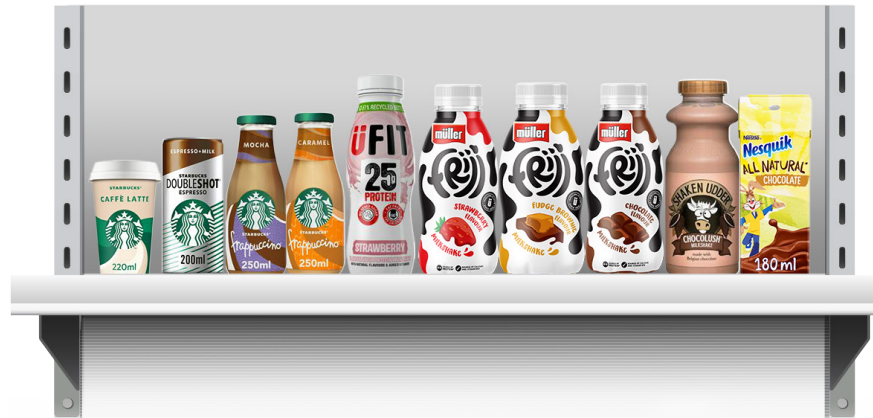

Majority Convenience One Shelf

Stock Checklist

Product	Tick
Starbucks Frappuccino Caramel 250ml	
Starbucks Frappuccino Mocha 250ml	
Starbucks Doubleshot Double Espresso 200ml	
Starbucks Caffè Latte 220ml	
FRIJJ Fudge Brownie 400ml	
FRIJJ Chocolate 400ml	
FRIJJ Strawberry 400ml	
Shaken Udder Belgian Chocolate 330ml	
Nestle Nesquik Chocolate 180ml	
UFIT Strawberry 330ml	