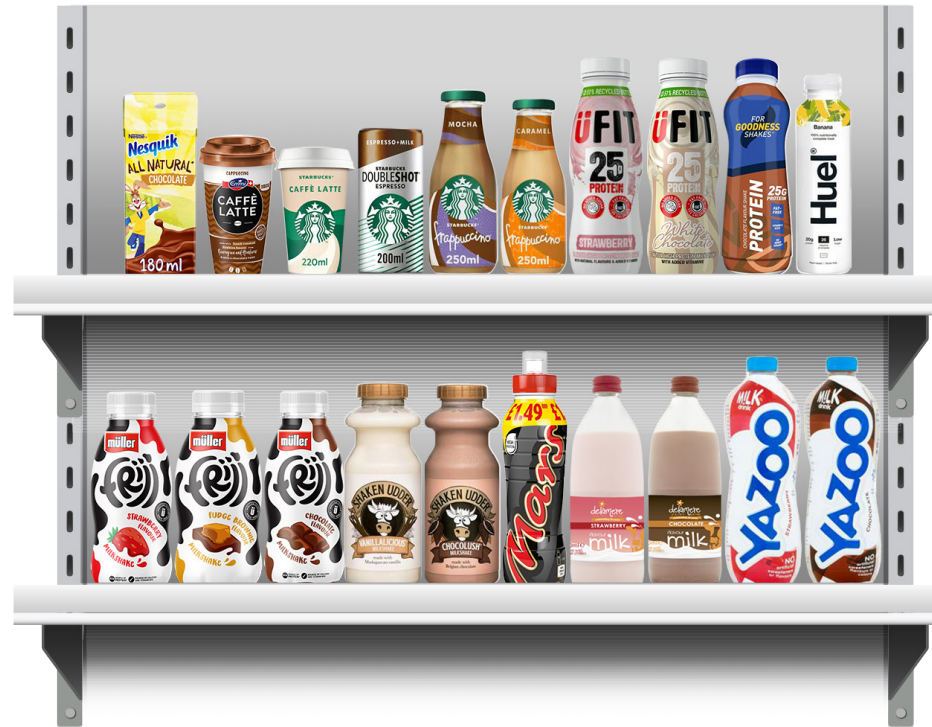

Majority Convenience Two Shelf

Stock Checklist

Product	Tick	Product	Tick
Starbucks Frappuccino Caramel 250ml		FRIJJ Strawberry 400ml	
Starbucks Frappuccino Mocha 250ml		Shaken Udder Belgian Chocolate 330ml	
Emmi Caffè Latte Mr Big Latte Cappuccino 370ml		Mars Chocolate and Caramel 350ml	
Starbucks Doubleshot Double Espresso 200ml		Shaken Udder Vanilla 330ml	
Starbucks Caffè Latte 220ml		Yazoo Strawberry 1000ml	
Delamere Dairy Chocolate 500ml		Yazoo Chocolate 1000ml	
Delamere Dairy Strawberry 500ml		Huel Banana 500ml	
Nestle Nesquik Chocolate 180ml		UFIT Strawberry 330ml	
FRIJJ Fudge Brownie 400ml		For Goodness Shakes Protein Chocolate 475ml	
FRIJJ Chocolate 400ml		UFIT White Chocolate 330ml	